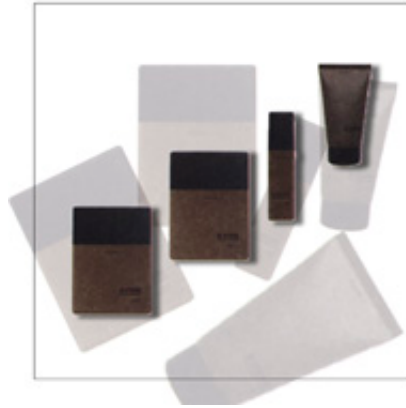

## Man hair color-products - EVERLINE

**E -MALE**  
E-MALE

**EVERLINE**

✉ [bbazar@globelife.com](mailto:bbazar@globelife.com)  
☎ +39 0331 1706328

**E -MALE**  
E-MALE

treatment dedicated to the man  
E -MALE line is dedicated to body care and hair care for men. It is formulated with natural extracts and essential oils specific to ensure the care of the scalp and ensure freshness and tone, prerogatives become indispensable to the dynamic and demanding man to whom it is addressed.

The line consists of:

**HAIR & BODY SHAMPOO**

Container: 250 ml bottle.

**TONIC SHAMPOO**

Container: 250 ml bottle.

**TONIC LOTION**

package : 60 ml vial spray ;

**& WAX GEL**

Container: 150 ml tube.