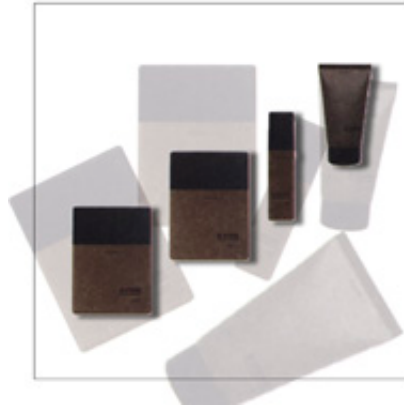

## Man hair color-products - EVERLINE

**E -MALE**  
E-MALE

**EVERLINE**

✉ [bbazar@globelife.com](mailto:bbazar@globelife.com)  
☎ +39 0331 1706328

**E -MALE**  
E-MALE

treatment dedicated to the man  
E -MALE line is dedicated to body care and hair care for men. It is formulated with natural extracts and essential oils specific to ensure the care of the scalp and ensure freshness and tone, prerogatives become indispensable to the dynamic and demanding man to whom it is addressed.

The line consists of:

**HAIR & BODY SHAMPOO**

Container: 250 ml bottle.

**TONIC SHAMPOO**

Container: 250 ml bottle.

**TONIC LOTION**

package : 60 ml vial spray ;

**& WAX GEL**

Container: 150 ml tube.