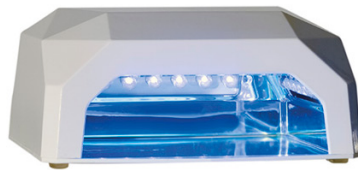

## Hairdresser Accessories - DUNE 90

### LUMEN

led + UV nails professional 19 watt neon lamp light catalyst

**DUNE 90**

✉ [bbazar@globelife.com](mailto:bbazar@globelife.com)  
☎ +39 0331 1706328  
🌐 [www.globelife.com/dune90/](http://www.globelife.com/dune90/)

### LUMEN

led + UV nails professional 19 watt neon lamp light catalyst

For all types of UV Gel and gels. Catalyst combined technology LED lamp/CCLF (cold catod fluorescent lamp) uses dual led technology and CCLF. Is able to catalyze all kinds of gel for reconstruction with gels in seconds. Consumes only 12 Watts and its fittings are of unlimited duration. The combined action between led and UV bulb makes the spiral increases and homogeneous and total lumens LED curing function + NEON.