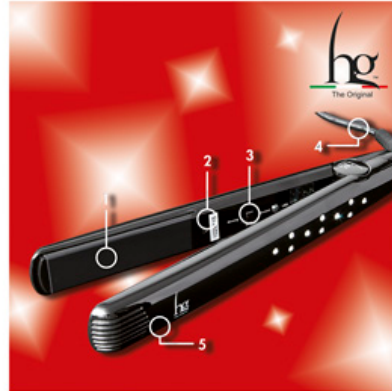

Hair Straighteners - HG

ADAMANTIUM TWIN POWER

plate with ceramic plates and tourmaline crystals

hg HAIR GODDESS

✉ bbazar@globelife.com

☎ +39 0331 1706328

ADAMANTIUM TWIN POWER

plate with ceramic plates and tourmaline crystals

Features:

- 1 ceramic plates and tourmaline crystals ;
- 2 dual Power 110-220 V;
- 3 double power 210 ° - 230 ° C;
- 4 power 150 W • 3 m cable ;
- 5 ready to use in 30 seconds.